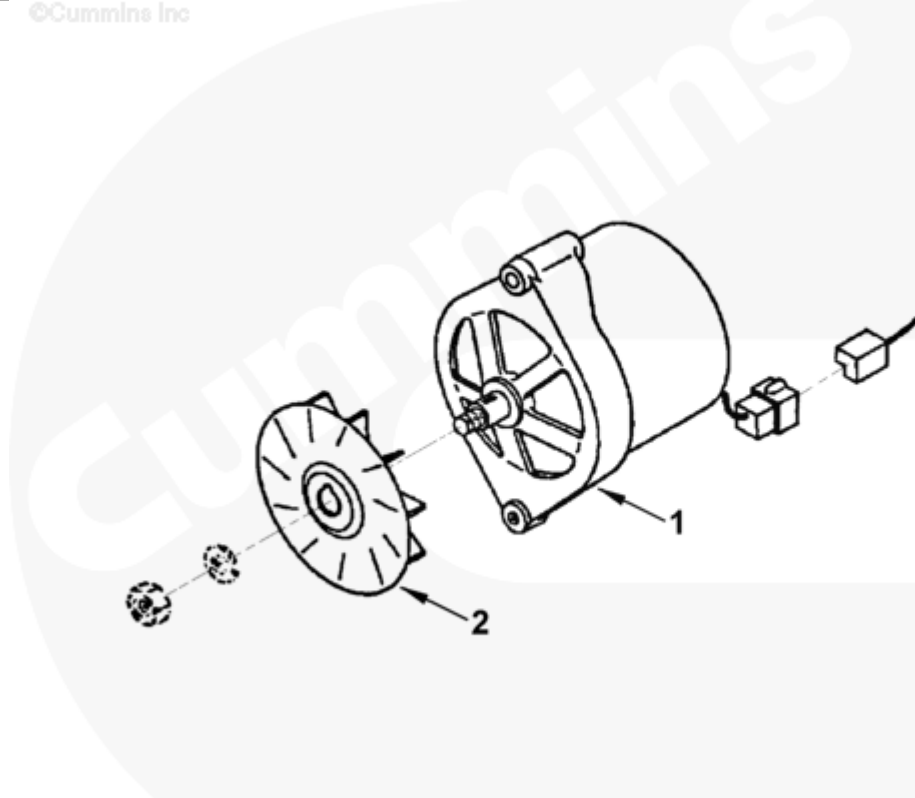

Cummins Inc

ee900gf

[SMALL](#) | [MEDIUM](#) | [LARGE](#)

Cart	Ref No	Part Number	Part Description	Required	Remarks
View My Cart					
		EE9023	Alternator		12 Volt, 63 AMP, negative...(More)

					ground Bosch K1 alternator.
					Includes alternator, wiring
					harness and fan for clockwise
					rotation.
<input type="checkbox"/>	1	3911248	Alternator	1	
<input type="checkbox"/>	2	3904981	Alternator Fan	1	
<input type="checkbox"/>	3	3911945	Wiring Harness	1	